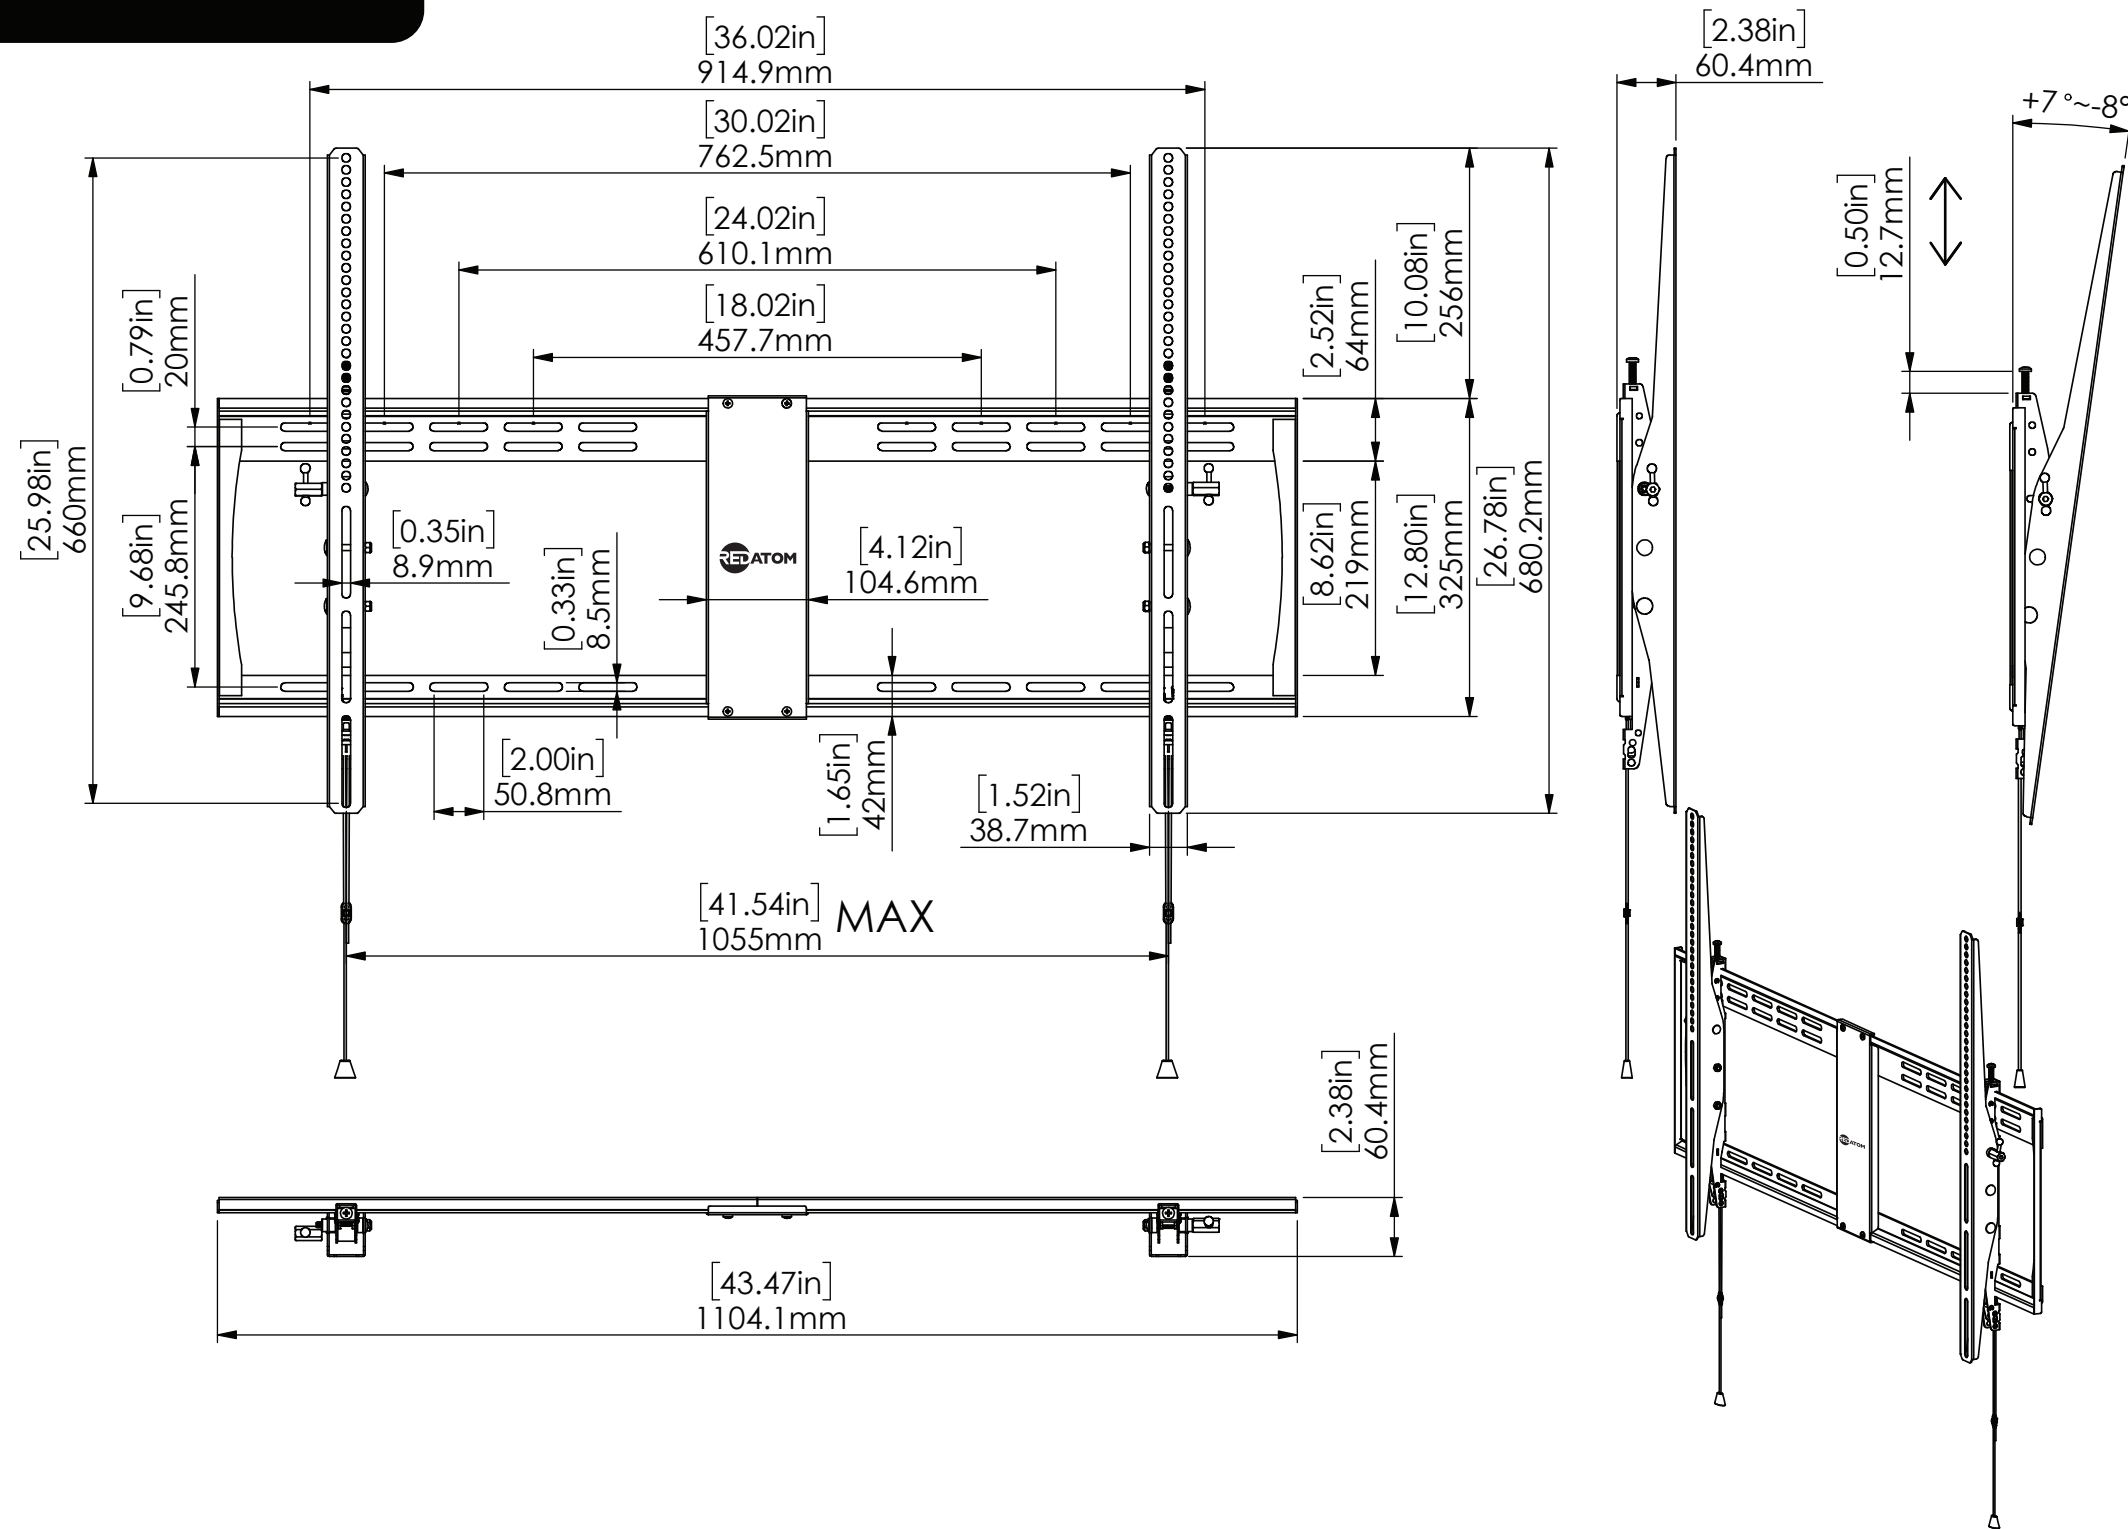

REDXXLTOPEN200P

["]
mm

- SCREEN SIZE COMPATIBILITY: MOST 65" - 110" SCREENS
- VESA STANDARD COMPATIBILITY (WIDTH X HEIGHT): 200 X 200 TO 1000 X 600 MM
- MAXIMUM VESA MOUNTING CONFIGURATION: 1000 X 600 MM
- MAXIMUM WEIGHT CAPACITY: 200 LBS (90.7 KG)
- VIEWING ANGLE: -8° to +7°
- PRODUCT COLOR: BLACK